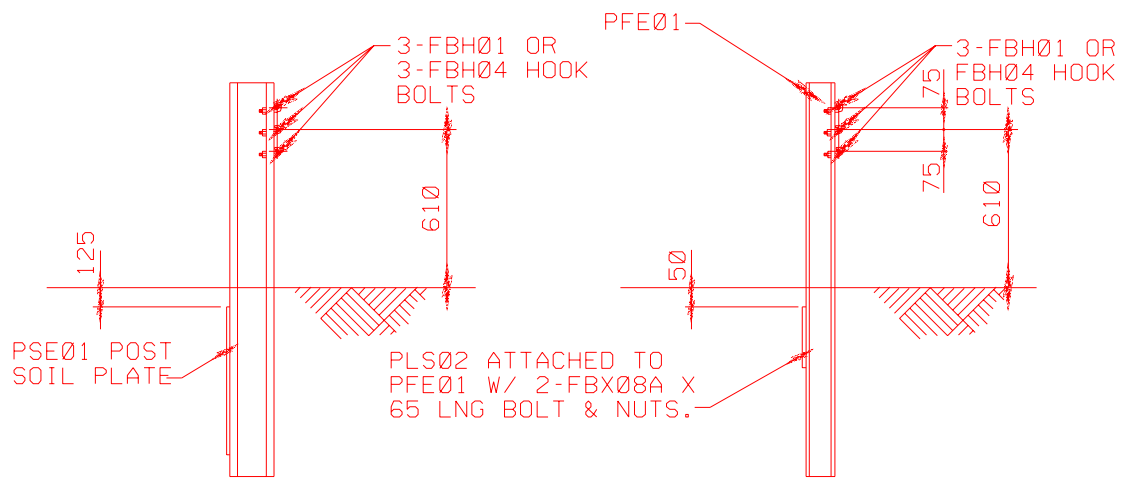

ELEVATION

SGR01A

SGR01B

1994

WEAK-STEEL POST CABLE GUARDRAIL

SGR01A - E	
SHEET NO.	REF. NO.
1 OF 2	G1A & G1B