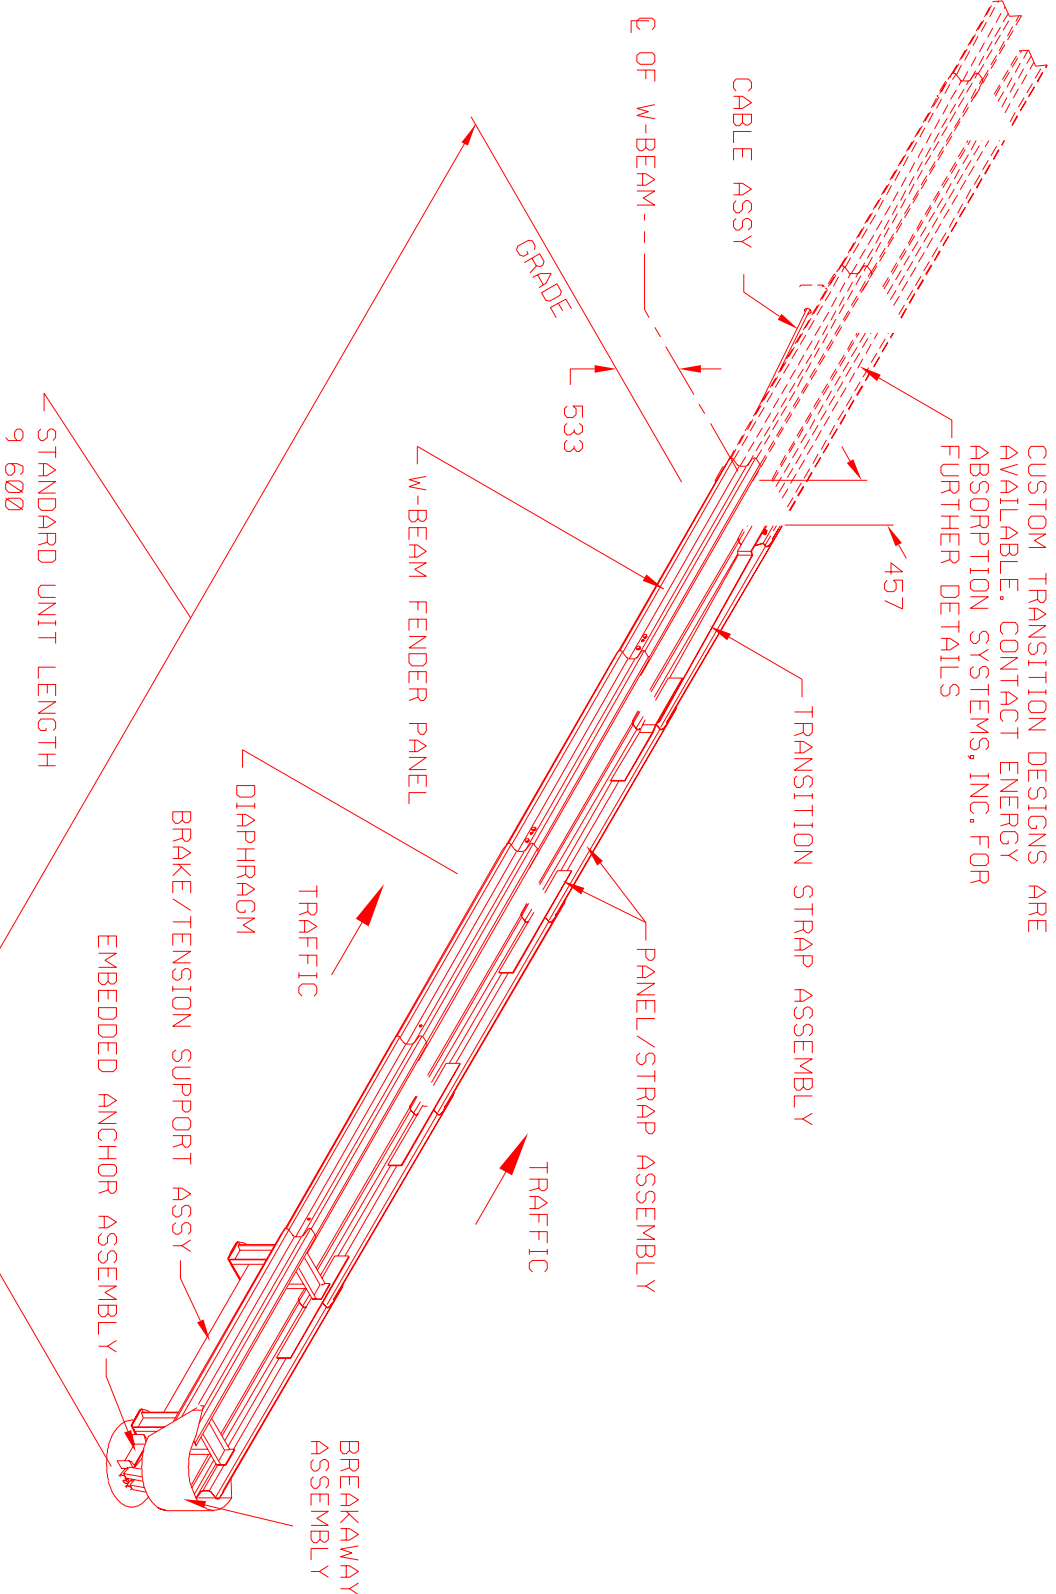

ENERGY ABSORPTION SYSTEMS INC

BRAKEMASTER® SYSTEM

CUSTOM TRANSITION DESIGNS ARE AVAILABLE. CONTACT ENERGY ABSORPTION SYSTEMS, INC. FOR FURTHER DETAILS

STANDARD UNIT LENGTH
9 600

SEW 06	SHEET NO.	1 OF 2
	REF NO.	