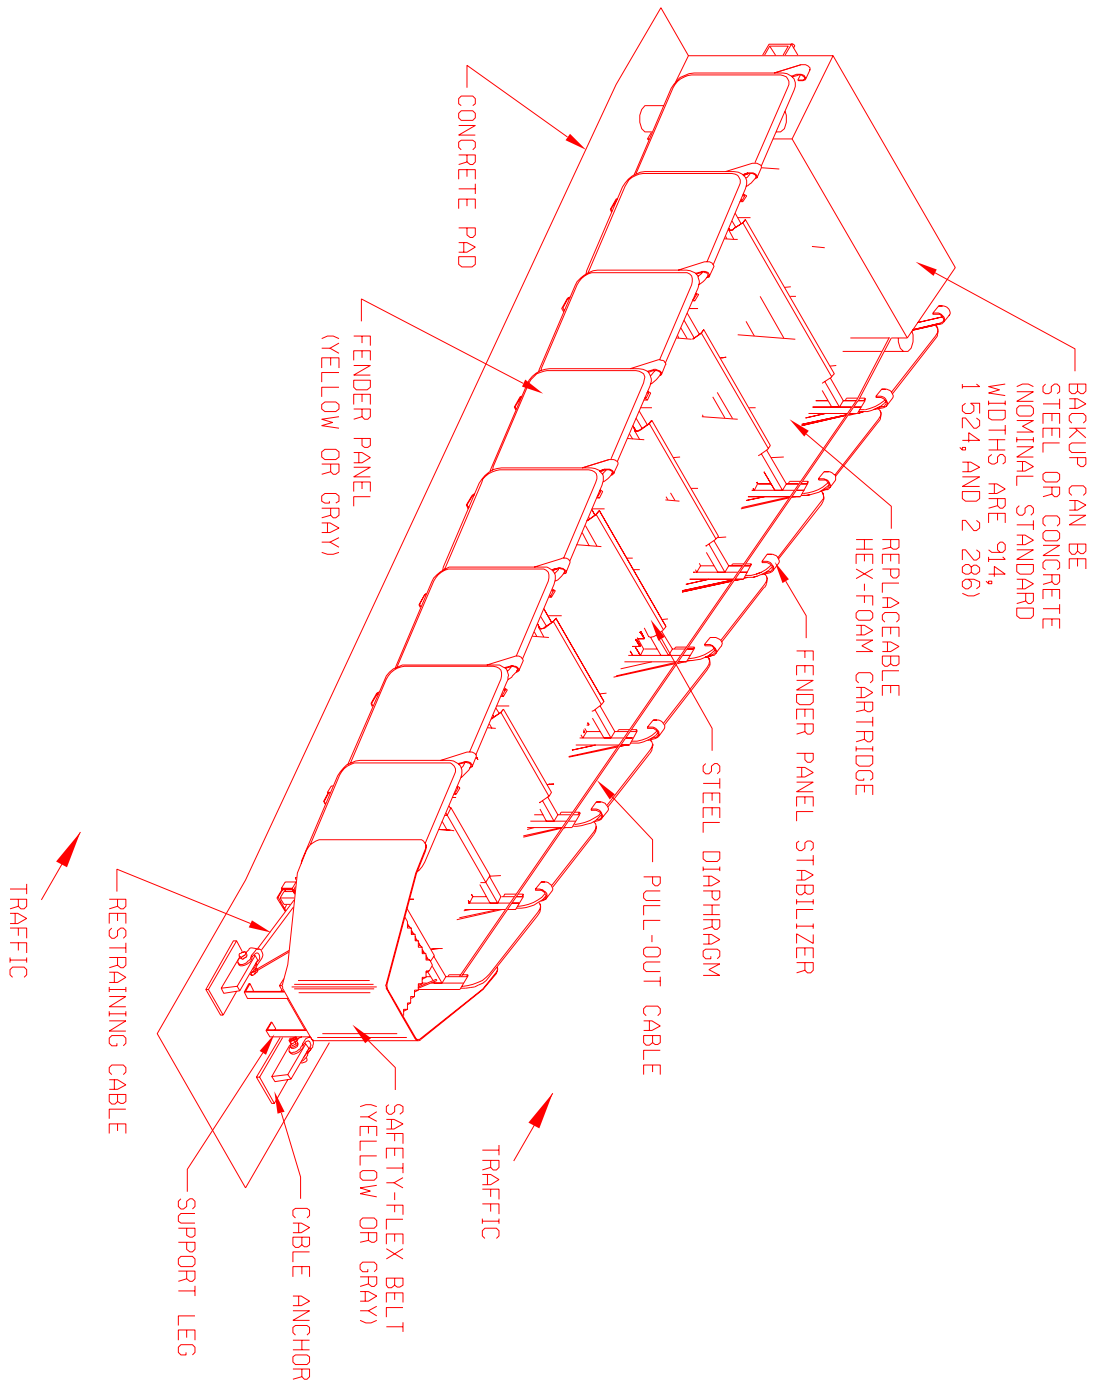

# HEX-FOAM® SANDWICH SYSTEM

1994

LENGTH VARIES DEPENDING ON DESIGN SPEED FOR SITE