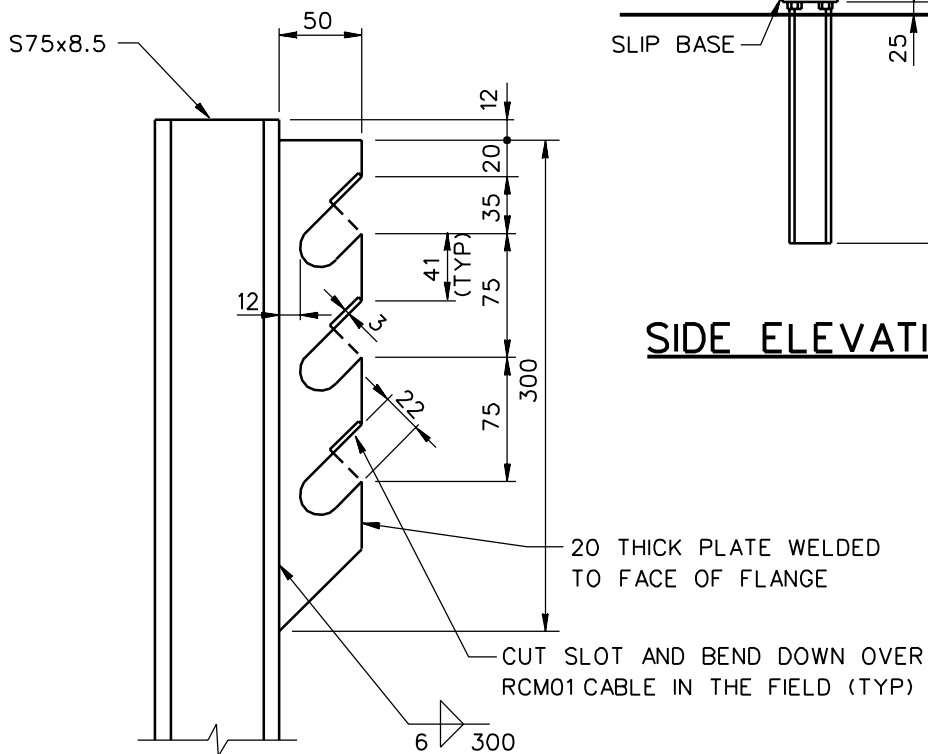

SLIP BASE PLATE

SIDE ELEVATION

CABLE SUPPORT

CABLE GUARDRAIL ANCHOR POST

PSE06

SHEET NO.	REF. NO.
1 of 2	