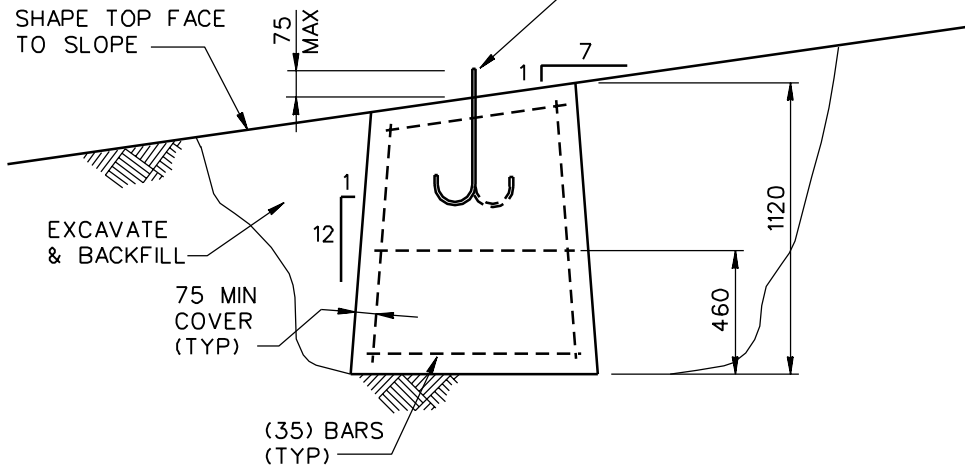

10-FRH20 $\alpha$ x640 LNG  
ANCHOR BOLTS & NUTS  
SET @ 75 SPACING

1994

# WEAK-POST TURNED DOWN TERMINAL ANCHOR