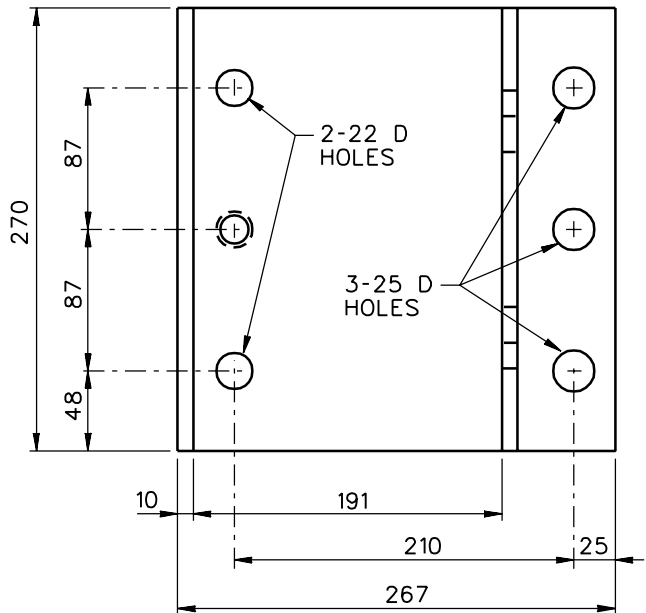

**NOMINAL 21 HIGH
BUTTON-HEAD RIVET**

1994

BR2 TYPE C ALUMINUM POST BASE PLATE

PAB03

SHEET:

REF. NO.

1 of 2

P-38-73