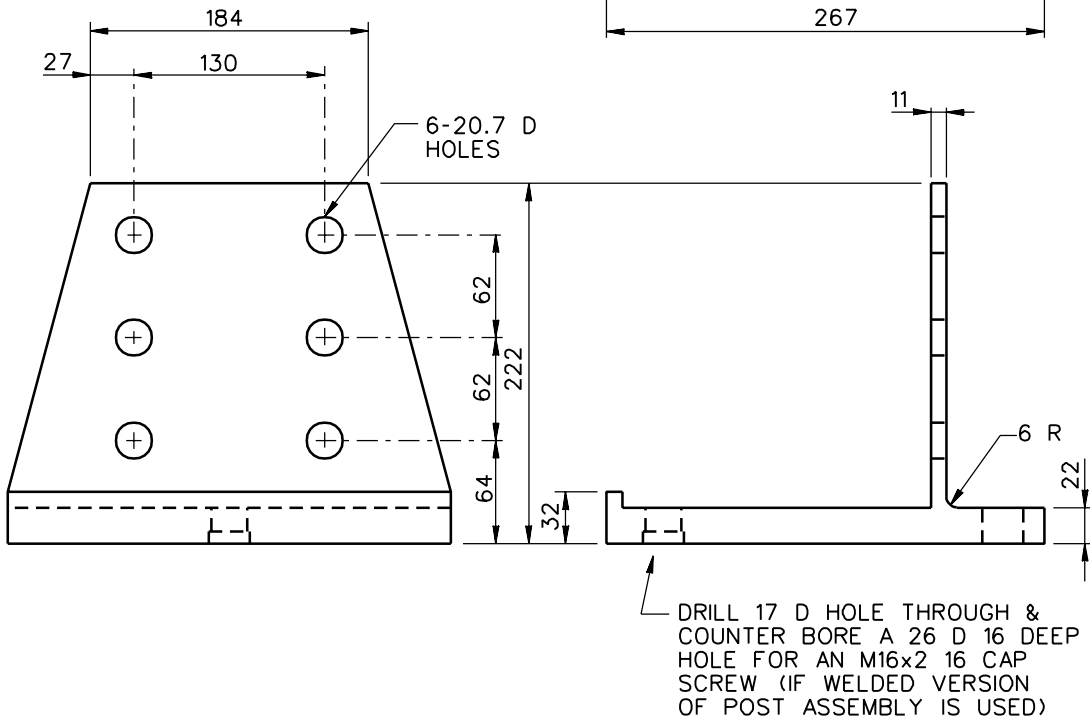

**NOMINAL 21 HIGH
BUTTON-HEAD RIVET**

1994

BR2 TYPE C ALUMINUM POST BASE PLATE

PAB03

SHEET:

REF. NO.

1 of 2

P-38-73