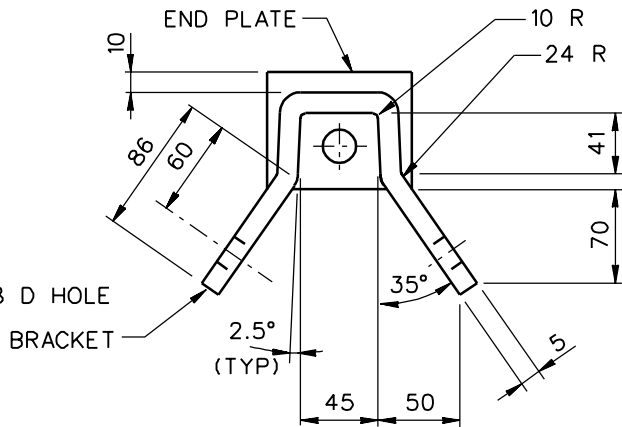

WELD END PLATE TO BRACKET

THREE SIDES  
6 140

END PLATE

BRACKET

1994

# GUARDRAIL ANCHOR BRACKET

FPA01

DATE:

REF. NO.

1 of 2

RE-71-79