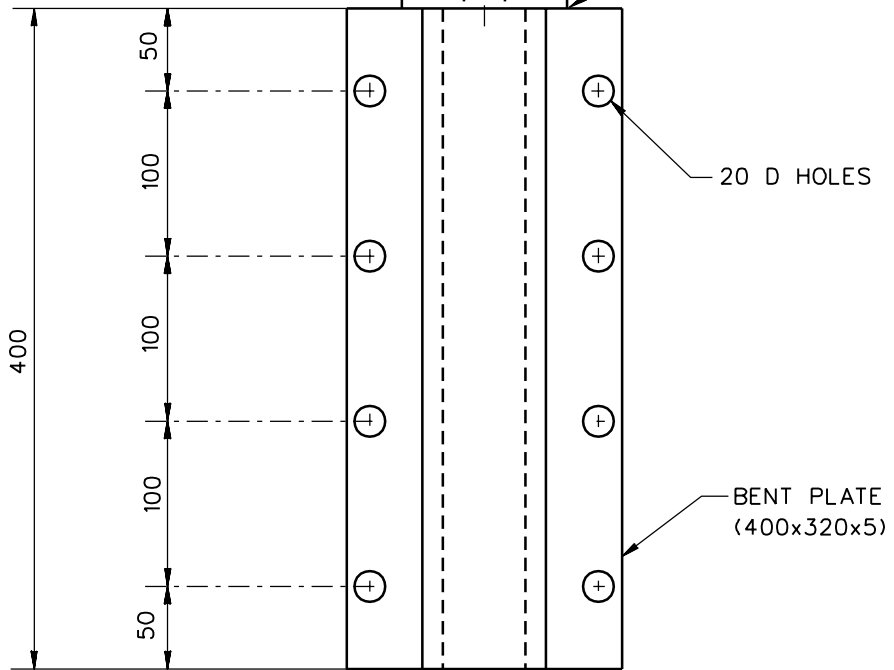

WELD END PLATE TO BRACKET

THREE SIDES  
6 140

END PLATE

BRACKET

1994

# GUARDRAIL ANCHOR BRACKET

FPA01

DATE:

REF. NO.

1 of 2

RE-71-79