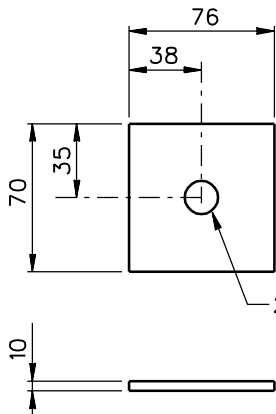

WELD END PLATE TO BRACKET

THREE SIDES  
6 140

END PLATE

BRACKET

1994

# GUARDRAIL ANCHOR BRACKET

FPA01

DATE:

REF. NO.

1 of 2

RE-71-79