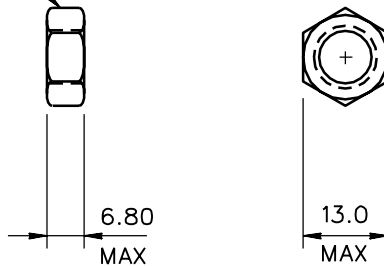

M8x1.25 HEX
NUT, STYLE 1

1994

SHOULDERED CABLE HOOK BOLT AND NUT

FBH04

SHEET NO.	REF. NO.
1 of 2	F-1-76